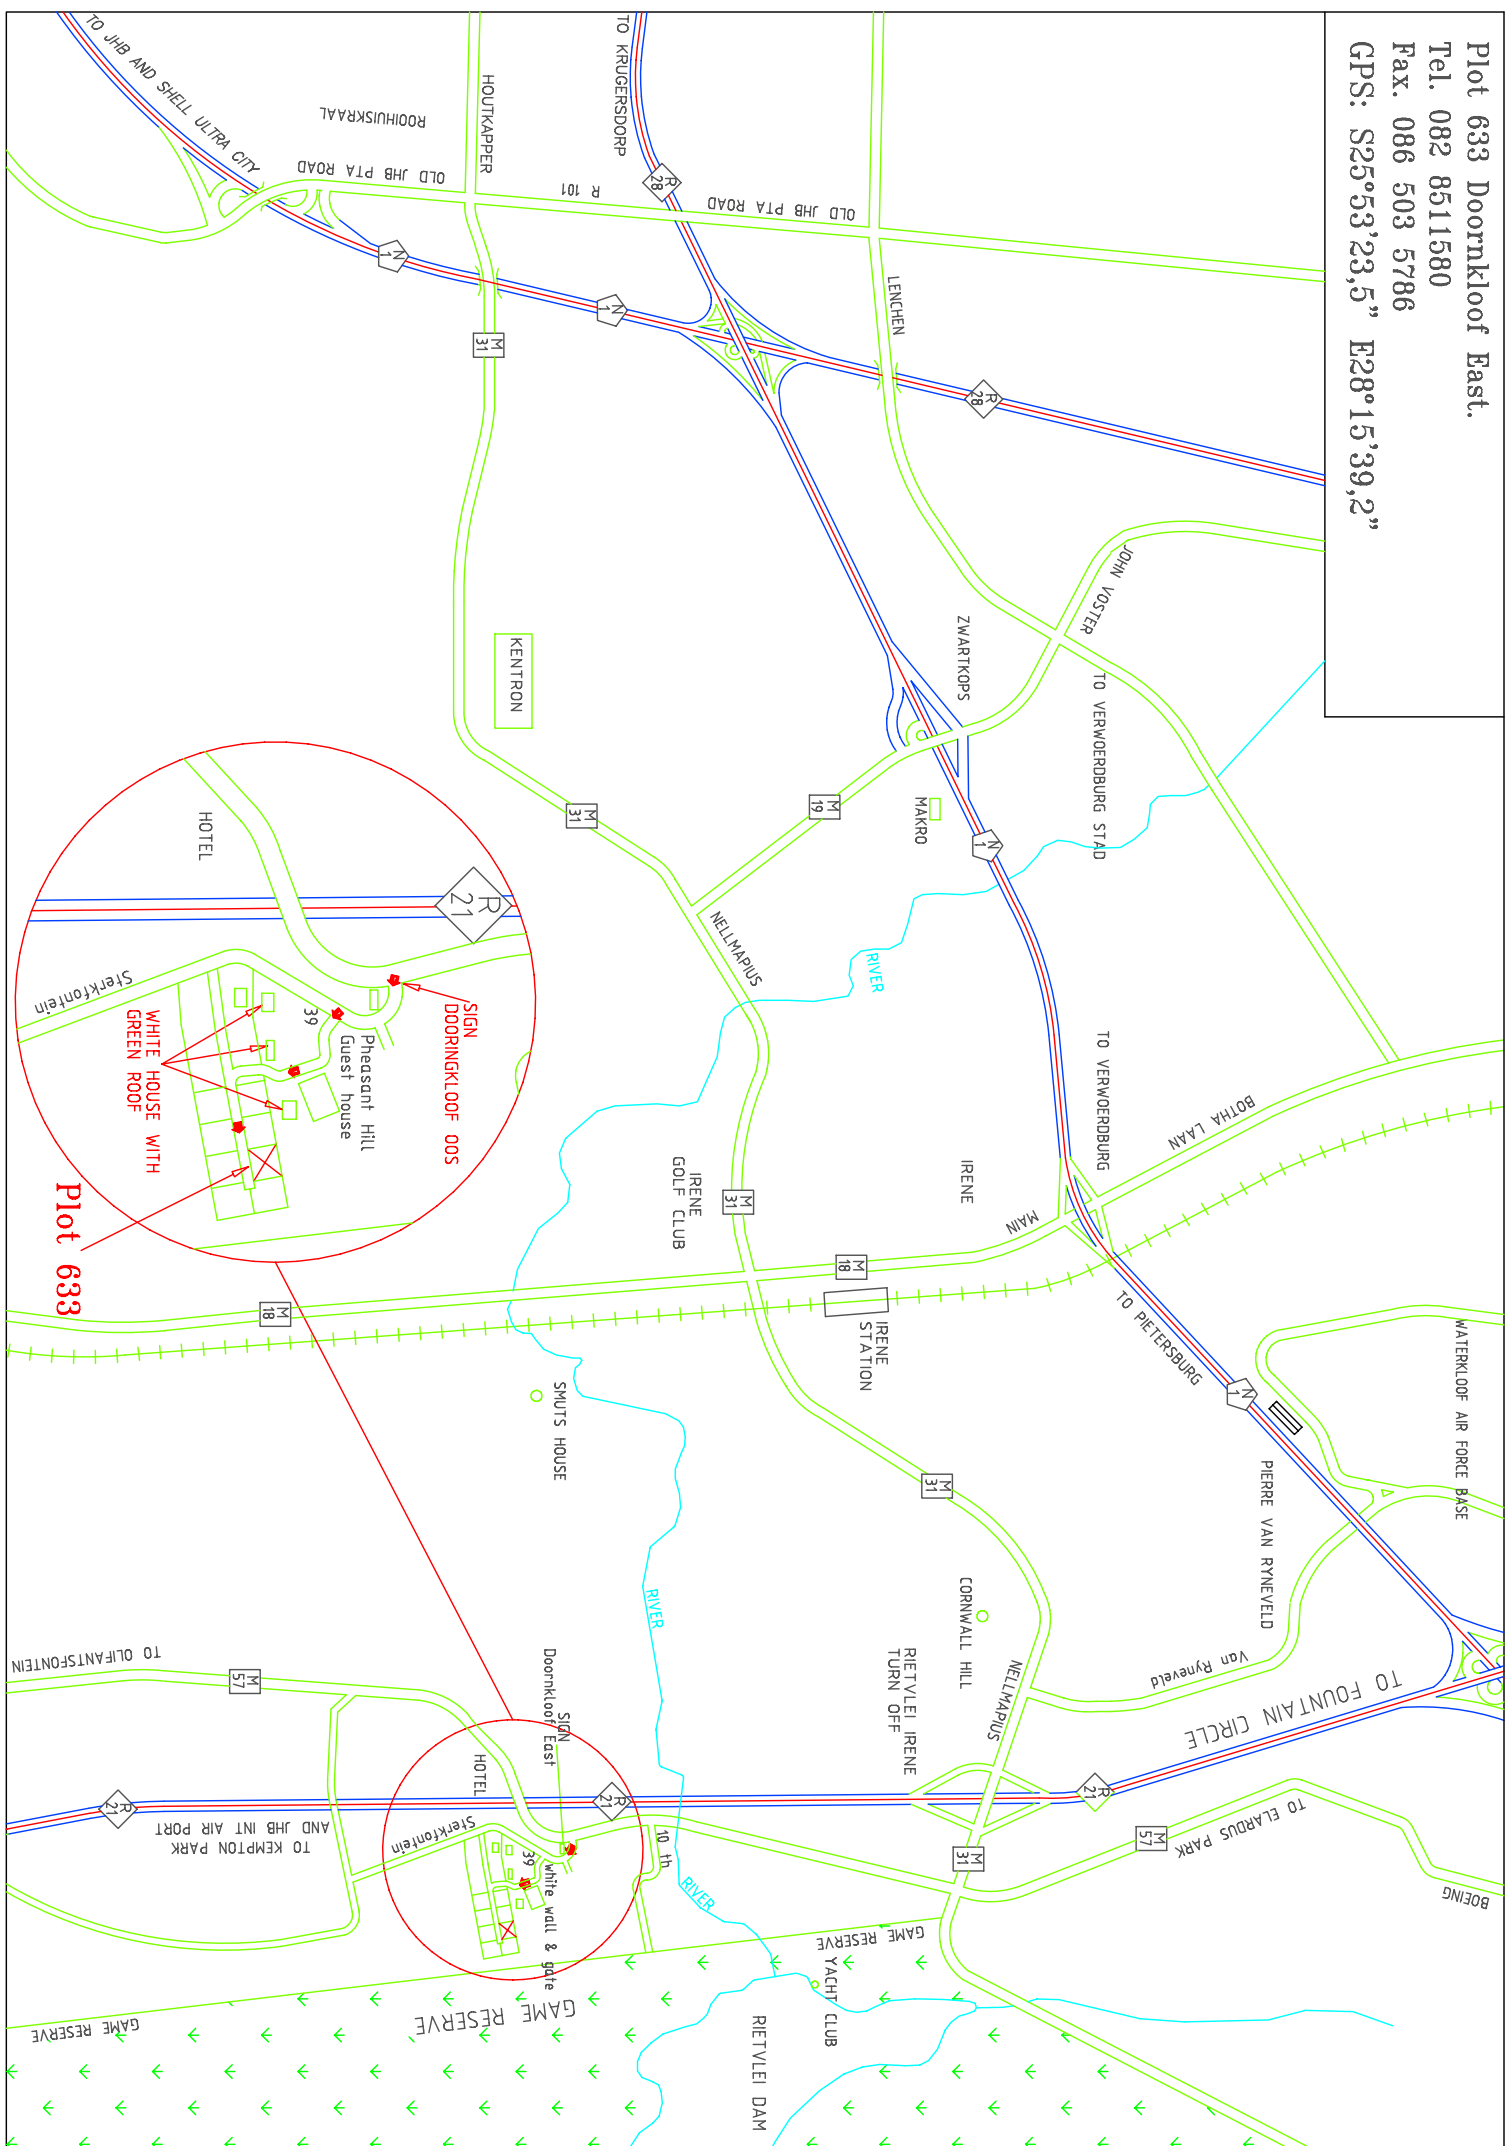

Plot 633 Doornkloof East.  
Tel. 082 8511580  
Fax. 086 503 5786  
GPS: S25°53'23,5" E28°15'39,2"

Plot 633

SIGN DOORNKLOOF 005

WHITE HOUSE WITH GREEN ROOF

HOTEL

Pheasant Hill Guest house

IRENE GOLF CLUB

SMUTS HOUSE

HOTEL

White wall & gate

RETYLLEI DAM

YACHT CLUB

GAME RESERVE

GAME RESERVE

GAME RESERVE

GAME RESERVE